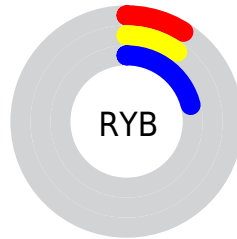

- Red (9%)
- Yellow (10%)
- Blue (21%)