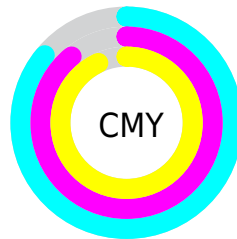

A 20% lighter version of the original color is **30.43, 2.38, 7.58**, and **0.00, 0.00, 0.00** is the 20% darker color. If you saturate the color by 10%, you get **9.81, 2.92, 8.52**, and if you desaturate by 10%, it is **11.10, 1.65, 6.07**.

Distribution

Red (14%)

Green (11%)

Blue (7%)

Red (13%)

Yellow (14%)

Blue (7%)

Cyan (0%)

Magenta (23%)

Yellow (49%)

Black (86%)

Cyan (86%)

Magenta (89%)

Yellow (93%)

Brightness & Saturation Gradients

These gradients show how the CIELab color 90.45, 2.25, 7.45 changes by changing the brightness by 10 percent. The first figure shows a shift by +10% for each color and the second figure -10%.