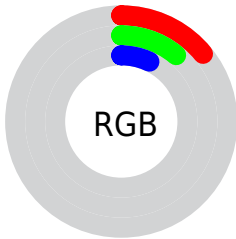

Distribution

Red (14%)

Green (11%)

Blue (7%)