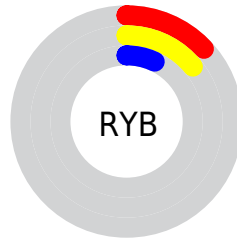

Details

The CIELab color **10.45, 2.25, 7.45** is a dark color, and the websafe version is hex **000000**. A complement of this color would be **8.90, -0.67, -7.37**, and the grayscale version is **10.48, 0.00, -0.00**.

A 20% lighter version of the original color is **30.43, 2.38, 7.58**, and **0.00, 0.00, 0.00** is the 20% darker color. If you saturate the color by 10%, you get **9.81, 2.92, 8.52**, and if you desaturate by 10%, it is **11.10, 1.65, 6.07**.

Distribution

Red (14%)

Green (11%)

Blue (7%)

Red (13%)

Yellow (14%)

Blue (7%)

Cyan (0%)