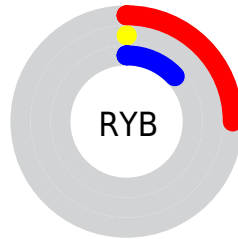

- Red (25%)
- Yellow (0%)
- Blue (13%)