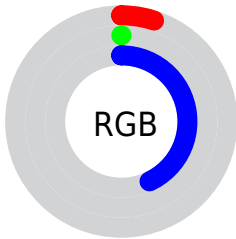

Distribution

- Red (5%)
- Green (0%)
- Blue (43%)