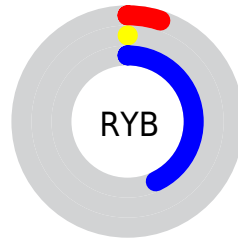

- Red (5%)
- Yellow (0%)
- Blue (43%)