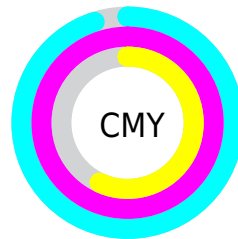

Details

The CIELab color **10.59, 42.82, -57.06** is a dark color, and the websafe version is hex **000066**. A complement of this color would be **43.87, -17.30, 49.64**, and the grayscale version is **4.57, 0.00, -0.00**.

A 20% lighter version of the original color is **30.55, 42.82, -57.15**, and **3.83, 19.75, -34.71** is the 20% darker color. If you saturate the color by 10%, you get **10.59, 42.82, -57.06**, and if you desaturate by 10%, it is **12.82, 38.25, -53.32**.

Distribution

- Red (5%)
- Green (0%)
- Blue (43%)

- Red (5%)
- Yellow (0%)
- Blue (43%)

- Cyan (89%)
- Magenta (100%)
- Yellow (0%)
- Black (57%)

- Cyan (95%)
- Magenta (100%)
- Yellow (57%)

Brightness & Saturation Gradients

These gradients show how the CIE Lab color 90.59, 42.82, -57.06 changes by changing the brightness by 10 percent. The first figure shows a shift by +10% for each color and the second figure -10%.

Similar to the brightness gradients but the following saturation gradients show a change of the CIE Lab color 90.59, 42.82, -57.06 by changing the saturation by 10% instead.