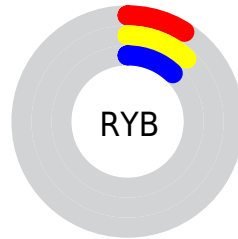

Details

The CIELab color **10.73, -5.74, 4.29** is a dark color, and the websafe version is hex **333333**. A complement of this color would be **9.01, 5.91, -4.07**, and the grayscale version is **10.13, 0.00, -0.00**.

A 20% lighter version of the original color is **30.84, -5.66, 4.14**, and **0.00, 0.00, 0.00** is the 20% darker color. If you saturate the color by 10%, you get **10.39, -7.91, 5.95**, and if you desaturate by 10%, it is **11.10, -3.53, 2.59**.

Distribution

Red (9%)

Green (12%)

Blue (9%)

Red (9%)

Yellow (12%)

Blue (12%)

Cyan (26%)

Magenta (0%)

Yellow (26%)

Black (88%)

Cyan (91%)

Magenta (88%)

Yellow (91%)

Brightness & Saturation Gradients

These gradients show how the CIELab color 90.73, -5.74, 4.29 changes by changing the brightness by 10 percent. The first figure shows a shift by +10% for each color and the second figure -10%.