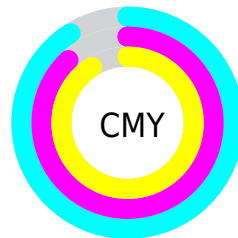

A 20% lighter version of the original color is **30.84, -5.66, 4.14**, and **0.00, 0.00, 0.00** is the 20% darker color. If you saturate the color by 10%, you get **10.39, -7.91, 5.95**, and if you desaturate by 10%, it is **11.10, -3.53, 2.59**.

Distribution

Red (9%)

Green (12%)

Blue (9%)

Red (9%)

Yellow (12%)

Blue (12%)

Cyan (26%)

Magenta (0%)

Yellow (26%)

Black (88%)

Cyan (91%)

Magenta (88%)

Yellow (91%)

Brightness & Saturation Gradients

These gradients show how the CIELab color 90.73, -5.74, 4.29 changes by changing the brightness by 10 percent. The first figure shows a shift by +10% for each color and the second figure -10%.