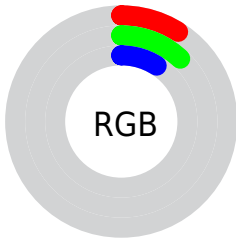

Distribution

Red (9%)

Green (12%)

Blue (9%)