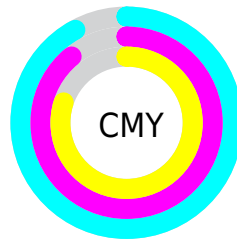

A 20% lighter version of the original color is **30.80, 5.37, -17.08**, and **0.04, 0.28, -0.76** is the 20% darker color. If you saturate the color by 10%, you get **9.06, 6.97, -19.66**, and if you desaturate by 10%, it is **12.63, 3.86, -13.95**.

Distribution

- Red (8%)
- Green (11%)
- Blue (20%)

- Red (8%)
- Yellow (11%)
- Blue (20%)

- Cyan (60%)
- Magenta (46%)
- Yellow (0%)
- Black (80%)

- Cyan (92%)
- Magenta (89%)
- Yellow (80%)

Brightness & Saturation Gradients

These gradients show how the CIE Lab color 90.83, 5.26, -16.82 changes by changing the brightness by 10 percent. The first figure shows a shift by +10% for each color and the second figure -10%.

Similar to the brightness gradients but the following saturation gradients show a change of the CIE Lab color 90.83, 5.26, -16.82 by changing the saturation by 10% instead.