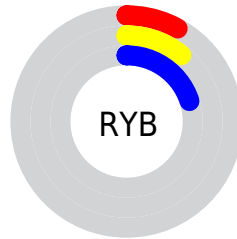

- Red (8%)
- Yellow (11%)
- Blue (20%)