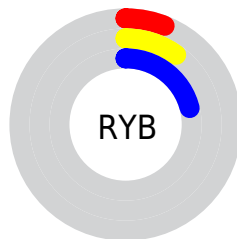

- Red (6%)
- Yellow (10%)
- Blue (21%)