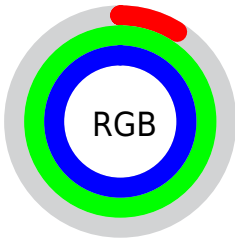

Distribution

- Red (9%)
- Green (100%)
- Blue (100%)