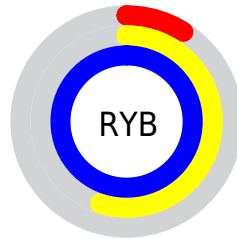

- Red (9%)
- Yellow (55%)
- Blue (100%)