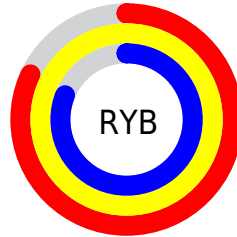

# Details

The CIELab color **98.42, -6.78, 22.79** is a light color, and the websafe version is hex **FFFFCC**. A complement of this color would be **84.71, 8.78, -23.17**, and the grayscale version is **97.73, 0.01, -0.01**.

A 20% lighter version of the original color is **100.00, 0.01, -0.01**, and **78.32, -6.45, 22.41** is the 20% darker color. If you saturate the color by 10%, you get **97.71, -9.65, 34.68**, and if you desaturate by 10%, it is **99.21, -3.45, 10.89**.

# Distribution

Red (100%)

Green (99%)

Blue (81%)

Red (82%)

Yellow (100%)

Blue (81%)

Cyan (0%)