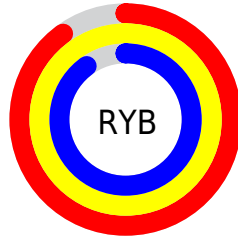

- Red (90%)
- Yellow (100%)
- Blue (90%)