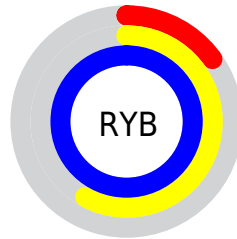

- Red (15%)
- Yellow (58%)
- Blue (100%)