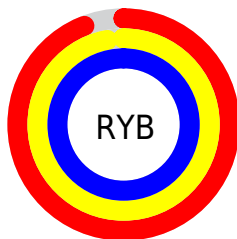

- Red (94%)
- Yellow (97%)
- Blue (100%)