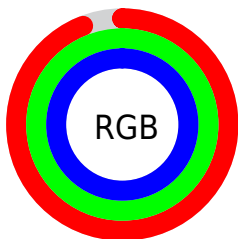

Distribution

- Red (94%)
- Green (100%)
- Blue (100%)