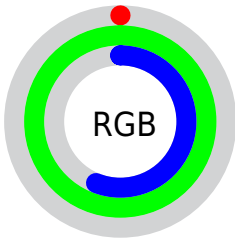

Distribution

- Red (0%)
- Green (100%)
- Blue (56%)