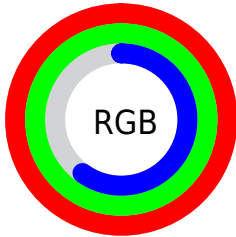

Distribution

Red (100%)

Green (100%)

Blue (60%)