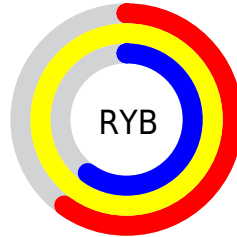

# Details

The CIELab color **98.08, -14.13, 48.19** is a light color, and the websafe version is hex **FFFF99**. A complement of this color would be **67.43, 24.03, -50.25**, and the grayscale version is **96.15, 0.01, -0.01**.

A 20% lighter version of the original color is **99.00, -7.20, 21.56**, and **77.99, -13.80, 48.03** is the 20% darker color. If you saturate the color by 10%, you get **97.77, -16.50, 59.75**, and if you desaturate by 10%, it is **98.45, -11.26, 36.17**.

# Distribution

Red (100%)

Green (100%)

Blue (60%)

Red (60%)

Yellow (100%)

Blue (60%)

Cyan (0%)