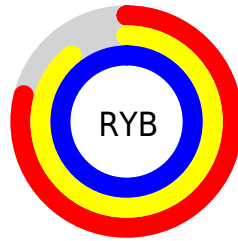

- Red (79%)
- Yellow (89%)
- Blue (100%)