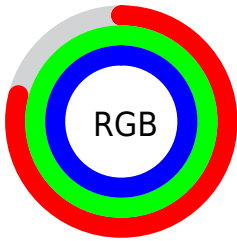

Distribution

- Red (79%)
- Green (100%)
- Blue (100%)