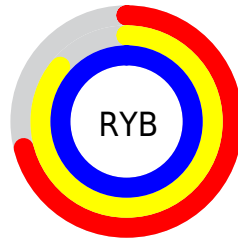

## Conversions Part 2

<b>Format</b>	<b>Color</b>
<b>R<sub>YB</sub></b>	182, 219, 255
Decimal	11993087
CIE <sub>Lab</sub>	95.45, -22.28, -7.23
CIE <sub>LCh</sub>	95, 23.424, 197.979
Yxy	88.6883, 0.2711, 0.3289
Android (android.graphics.Color)	4290183167 (0xFFB6FFFF)
YUV	233.1730, 10.7607, -44.8787
Hunter-Lab	94.1745, -26.2456, -1.9978

# Details

The CIELab color **95.45, -22.28, -7.23** is a light color, and the websafe version is hex **CCFFFF**. A complement of this color would be **80.79, 26.48, 10.58**, and the grayscale version is **92.38, 0.00, -0.01**.

A 20% lighter version of the original color is **98.93, -4.88, -1.70**, and **75.39, -22.40, -7.13** is the 20% darker color. If you saturate the color by 10%, you get **94.25, -28.87, -9.13**, and if you desaturate by 10%, it is **96.85, -14.97, -5.00**.

# Distribution

- Red (71%)
- Green (100%)
- Blue (100%)

- Red (71%)
- Yellow (86%)
- Blue (100%)

- Cyan (29%)
- Magenta (0%)
- Yellow (0%)
- Black (0%)

- Cyan (29%)
- Magenta (0%)
- Yellow (0%)