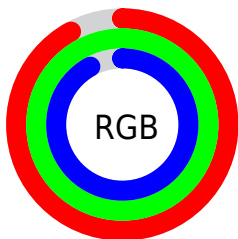

Distribution

- Red (92%)
- Green (100%)
- Blue (92%)