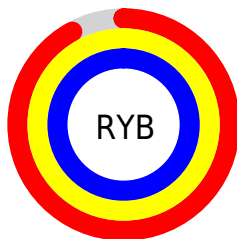

- Red (92%)
- Yellow (100%)
- Blue (100%)