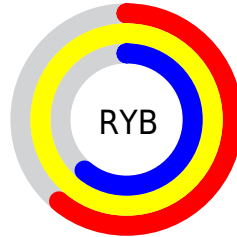

- Red (61%)
- Yellow (100%)
- Blue (61%)