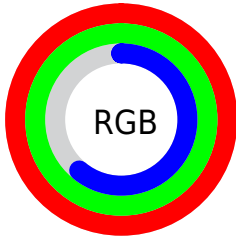

Distribution

- Red (100%)
- Green (100%)
- Blue (61%)