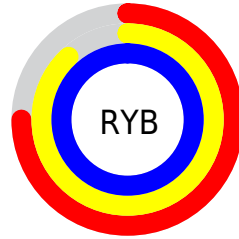

## Conversions Part 2

<b>Format</b>	<b>Color</b>
R <sub>Y</sub> B	192, 224, 255
Decimal	12648447
CIE Lab	95.97, -19.49, -6.39
CIE LCh	96, 20.511, 198.152
Yxy	89.9355, 0.2762, 0.3289
Android (android.graphics.Color)	4290838527 (0xFFC0FFFF)
YUV	236.1630, 9.2866, -38.7310
Hunter-Lab	94.8343, -23.7809, -1.1207

# Details

The CIELab color **95.97, -19.49, -6.39** is a light color, and the websafe version is hex **CCFFFF**. A complement of this color would be **83.31, 22.59, 8.82**, and the grayscale version is **93.43, 0.00, -0.01**.

A 20% lighter version of the original color is **99.64, -1.63, -0.58**, and **75.94, -19.40, -6.26** is the 20% darker color. If you saturate the color by 10%, you get **94.69, -26.38, -8.42**, and if you desaturate by 10%, it is **97.45, -11.95, -4.03**.

# Distribution

- Red (75%)
- Green (100%)
- Blue (100%)

- Red (75%)
- Yellow (88%)
- Blue (100%)

- Cyan (25%)
- Magenta (0%)
- Yellow (0%)
- Black (0%)

- Cyan (25%)
- Magenta (0%)
- Yellow (0%)