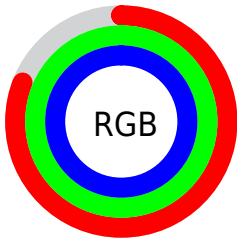

Distribution

- Red (81%)
- Green (100%)
- Blue (100%)