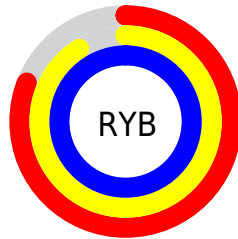

## Conversions Part 2

<b>Format</b>	<b>Color</b>
R <sub>Y</sub> B	207, 231, 255
Decimal	13631487
CIE Lab	96.82, -15.12, -5.04
CIE LCh	97, 15.938, 198.435
Yxy	91.9993, 0.2844, 0.3289
Android (android.graphics.Color)	4291821567 (0xFFCFFFFFFF)
YUV	240.6480, 7.0755, -29.5093
Hunter-Lab	95.9162, -19.8349, 0.2821

# Details

The CIELab color **96.82, -15.12, -5.04** is a light color, and the websafe version is hex **CCFFFF**. A complement of this color would be **87.19, 16.88, 6.39**, and the grayscale version is **95.00, 0.01, -0.01**.

A 20% lighter version of the original color is **100.00, 0.01, -0.01**, and **76.76, -15.01, -4.95** is the 20% darker color. If you saturate the color by 10%, you get **95.42, -22.41, -7.26**, and if you desaturate by 10%, it is **98.42, -7.27, -2.50**.

# Distribution

- Red (81%)
- Green (100%)
- Blue (100%)

- Red (81%)
- Yellow (91%)
- Blue (100%)

- Cyan (19%)
- Magenta (0%)
- Yellow (0%)
- Black (0%)

- Cyan (19%)
- Magenta (0%)
- Yellow (0%)