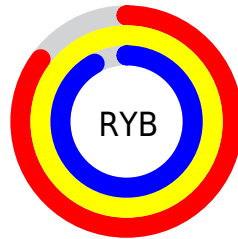

- Red (85%)
- Yellow (100%)
- Blue (92%)