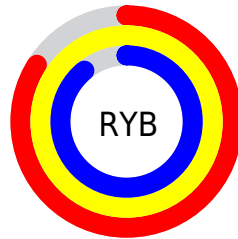

- Red (84%)
- Yellow (100%)
- Blue (89%)