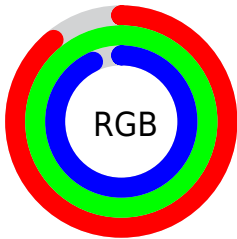

Distribution

- Red (89%)
- Green (100%)
- Blue (93%)