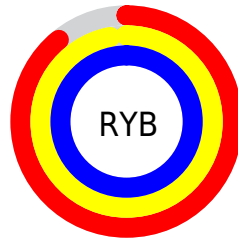

- Red (89%)
- Yellow (97%)
- Blue (100%)