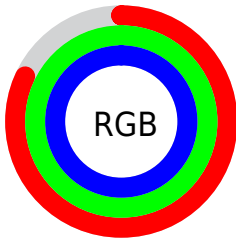

Distribution

- Red (82%)
- Green (100%)
- Blue (100%)