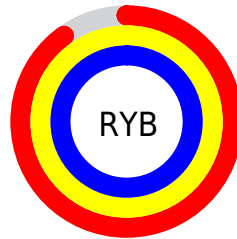

- Red (90%)
- Yellow (100%)
- Blue (99%)