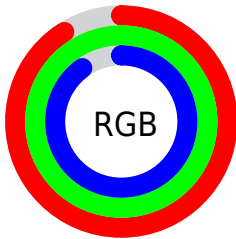

Distribution

- Red (91%)
- Green (100%)
- Blue (90%)