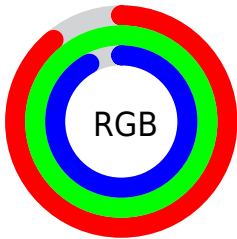

Distribution

- Red (89%)
- Green (100%)
- Blue (92%)