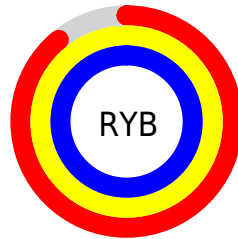

- Red (89%)
- Yellow (98%)
- Blue (100%)