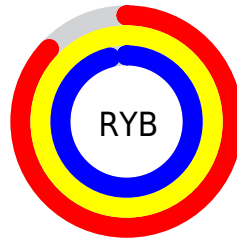

- Red (87%)
- Yellow (100%)
- Blue (96%)