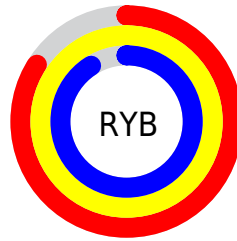

- Red (84%)
- Yellow (100%)
- Blue (91%)