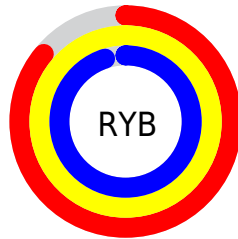

- Red (86%)
- Yellow (100%)
- Blue (95%)