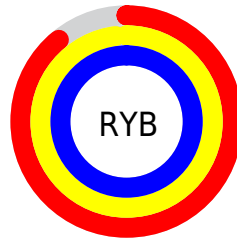

- Red (89%)
- Yellow (98%)
- Blue (100%)