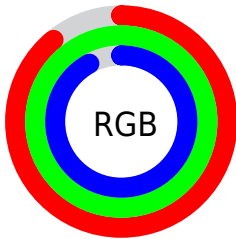

Distribution

- Red (89%)
- Green (100%)
- Blue (92%)