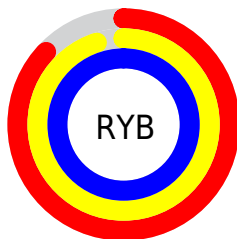

- Red (87%)
- Yellow (95%)
- Blue (100%)