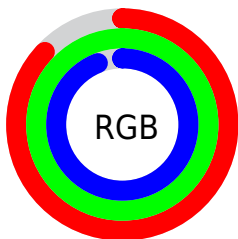

Distribution

- Red (87%)
- Green (100%)
- Blue (94%)