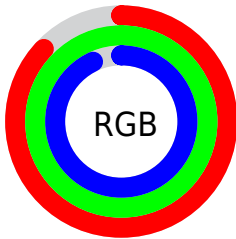

Distribution

- Red (87%)
- Green (100%)
- Blue (93%)