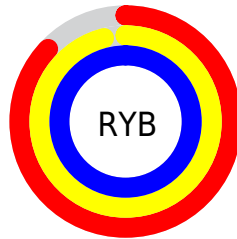

- Red (87%)
- Yellow (96%)
- Blue (100%)