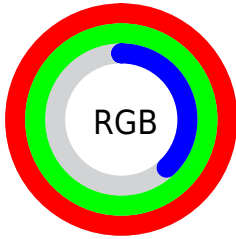

Distribution

- Red (100%)
- Green (100%)
- Blue (38%)