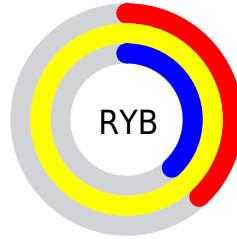

## Conversions Part 2

Format	Color
R <sub>Y</sub> B	96, 255, 96
Decimal	16777056
CIE Lab	97.48, -18.81, 73.24
CIE LCh	97, 75.617, 104.404
Yxy	93.6233, 0.4001, 0.4736
Android (android.graphics.Color)	4294967136 (0xFFFFFFFF60)
YUV	236.8740, -69.4509, 15.8965
Hunter-Lab	96.7591, -23.3876, 52.4323

# Details

The CIELab color **97.48, -18.81, 73.24** is a light color, and the websafe version is hex **FFFF66**. A complement of this color would be **49.59, 46.22, -79.15**, and the grayscale version is **93.93, 0.00, -0.01**.

A 20% lighter version of the original color is **98.07, -14.23, 48.66**, and **77.61, -19.07, 73.30** is the 20% darker color. If you saturate the color by 10%, you get **97.32, -20.09, 82.16**, and if you desaturate by 10%, it is **97.70, -17.06, 62.81**.

# Distribution

- Red (100%)
- Green (100%)
- Blue (38%)

- Red (38%)
- Yellow (100%)
- Blue (38%)

- Cyan (0%)
- Magenta (0%)
- Yellow (62%)
- Black (0%)

- Cyan (0%)
- Magenta (0%)
- Yellow (62%)