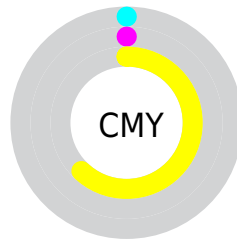

# Details

The CIELab color **97.48, -18.81, 73.24** is a light color, and the websafe version is hex **FFFF66**. A complement of this color would be **49.59, 46.22, -79.15**, and the grayscale version is **93.93, 0.00, -0.01**.

A 20% lighter version of the original color is **98.07, -14.23, 48.66**, and **77.61, -19.07, 73.30** is the 20% darker color. If you saturate the color by 10%, you get **97.32, -20.09, 82.16**, and if you desaturate by 10%, it is **97.70, -17.06, 62.81**.

# Distribution

- Red (100%)
- Green (100%)
- Blue (38%)

- Red (38%)
- Yellow (100%)
- Blue (38%)

- Cyan (0%)
- Magenta (0%)
- Yellow (62%)
- Black (0%)

- Cyan (0%)
- Magenta (0%)
- Yellow (62%)

# Brightness & Saturation Gradients

These gradients show how the CIE Lab color 177.48, -18.81, 73.24 changes by changing the brightness by 10 percent. The first figure shows a shift by +10% for each color and the second figure -10%.