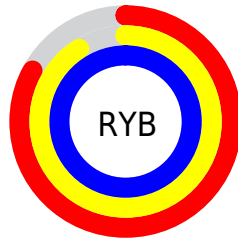

- Red (83%)
- Yellow (91%)
- Blue (100%)