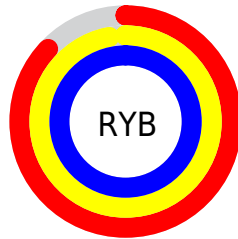

- Red (87%)
- Yellow (97%)
- Blue (100%)