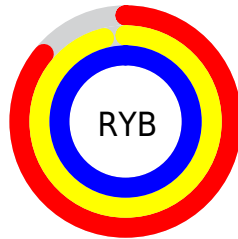

- Red (86%)
- Yellow (96%)
- Blue (100%)