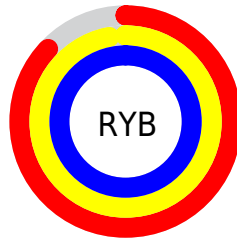

- Red (87%)
- Yellow (97%)
- Blue (100%)