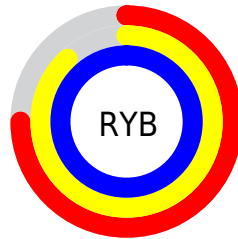

## Conversions Part 2

<b>Format</b>	<b>Color</b>
<b>R<sub>YB</sub></b>	192, 224, 255
Decimal	12648447
CIE <sub>Lab</sub>	95.97, -19.49, -6.39
CIE <sub>LCh</sub>	96, 20.511, 198.152
Yxy	89.9355, 0.2762, 0.3289
Android (android.graphics.Color)	4290838527 (0xFFC0FFFF)
YUV	236.1630, 9.2866, -38.7310
Hunter-Lab	94.8343, -23.7809, -1.1207

# Details

The CIELab color **95.97, -19.49, -6.39** is a light color, and the websafe version is hex **CCFFFF**. A complement of this color would be **83.31, 22.59, 8.82**, and the grayscale version is **93.43, 0.00, -0.01**.

A 20% lighter version of the original color is **99.64, -1.63, -0.58**, and **75.94, -19.40, -6.26** is the 20% darker color. If you saturate the color by 10%, you get **94.69, -26.38, -8.42**, and if you desaturate by 10%, it is **97.45, -11.95, -4.03**.

# Distribution

- Red (75%)
- Green (100%)
- Blue (100%)

- Red (75%)
- Yellow (88%)
- Blue (100%)

- Cyan (25%)
- Magenta (0%)
- Yellow (0%)
- Black (0%)

- Cyan (25%)
- Magenta (0%)
- Yellow (0%)