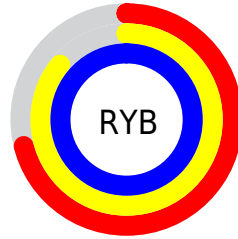

## Conversions Part 2

<b>Format</b>	<b>Color</b>
<b>R<sub>YB</sub></b>	182, 219, 255
Decimal	11993087
CIE Lab	95.45, -22.28, -7.23
CIE LCh	95, 23.424, 197.979
Yxy	88.6883, 0.2711, 0.3289
Android (android.graphics.Color)	4290183167 (0xFFB6FFFF)
YUV	233.1730, 10.7607, -44.8787
Hunter-Lab	94.1745, -26.2456, -1.9978

# Details

The CIELab color **95.45, -22.28, -7.23** is a light color, and the websafe version is hex **CCFFFF**. A complement of this color would be **80.79, 26.48, 10.58**, and the grayscale version is **92.38, 0.00, -0.01**.

A 20% lighter version of the original color is **98.93, -4.88, -1.70**, and **75.39, -22.40, -7.13** is the 20% darker color. If you saturate the color by 10%, you get **94.25, -28.87, -9.13**, and if you desaturate by 10%, it is **96.85, -14.97, -5.00**.

# Distribution

- Red (71%)
- Green (100%)
- Blue (100%)

- Red (71%)
- Yellow (86%)
- Blue (100%)

- Cyan (29%)
- Magenta (0%)
- Yellow (0%)
- Black (0%)

- Cyan (29%)
- Magenta (0%)
- Yellow (0%)