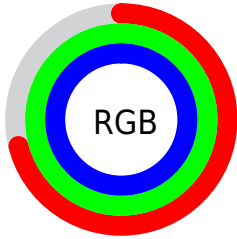

Distribution

- Red (71%)
- Green (100%)
- Blue (100%)