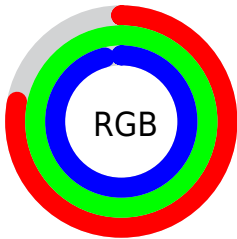

Distribution

- Red (78%)
- Green (100%)
- Blue (96%)