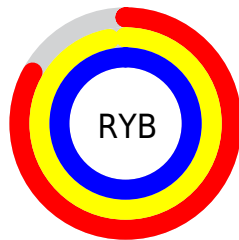

- Red (83%)
- Yellow (97%)
- Blue (100%)