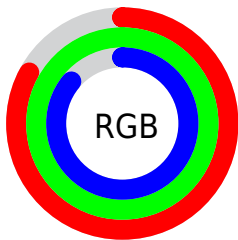

Distribution

- Red (83%)
- Green (100%)
- Blue (86%)