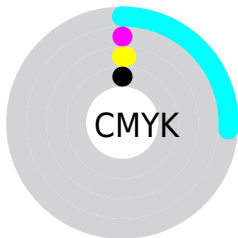

## Conversions Part 2

Format	Color
R <sub>Y</sub> B	188, 222, 255
Decimal	12386301
CIE Lab	95.71, -21.05, -5.78
CIE LCh	96, 21.829, 195.354
Yxy	89.3104, 0.2751, 0.3310
Android (android.graphics.Color)	4290576381 (0xFFBCFFFD)
YUV	234.7390, 9.0027, -40.9901
Hunter-Lab	94.5042, -25.1696, -0.5150

# Details

The CIELab color **95.71, -21.05, -5.78** is a light color, and the websafe version is hex **CCFFFF**. A complement of this color would be **82.35, 24.40, 8.51**, and the grayscale version is **92.94, 0.00, -0.01**.

A 20% lighter version of the original color is **99.35, -2.94, -1.04**, and **75.67, -20.99, -5.59** is the 20% darker color. If you saturate the color by 10%, you get **94.44, -28.02, -7.41**, and if you desaturate by 10%, it is **97.18, -13.41, -3.84**.

# Distribution

- Red (74%)
- Green (100%)
- Blue (99%)

- Red (74%)
- Yellow (87%)
- Blue (100%)

- Cyan (26%)
- Magenta (0%)
- Yellow (1%)
- Black (0%)

- Cyan (26%)
- Magenta (0%)
- Yellow (1%)