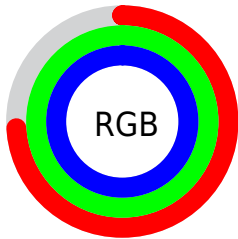

Distribution

- Red (74%)
- Green (100%)
- Blue (99%)