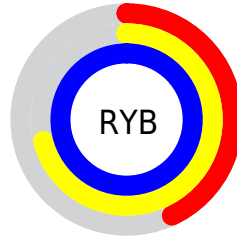

- Red (43%)
- Yellow (71%)
- Blue (100%)