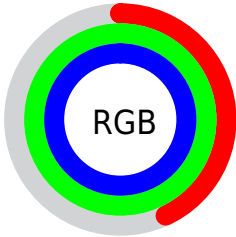

Distribution

- Red (43%)
- Green (100%)
- Blue (100%)