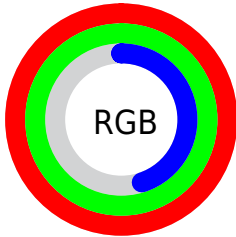

Distribution

- Red (100%)
- Green (99%)
- Blue (45%)