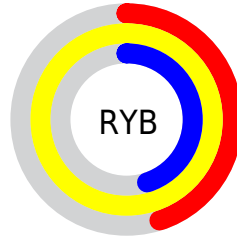

- Red (45%)
- Yellow (100%)
- Blue (45%)