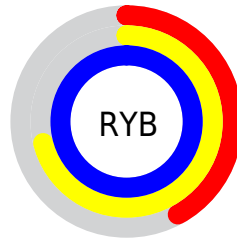

## Conversions Part 2

<b>Format</b>	<b>Color</b>
<b>RYB</b>	108, 182, 255
Decimal	7143423
CIELab	92.54, -38.95, -11.86
CIELCh	93, 40.716, 196.935
Yxy	81.9210, 0.2408, 0.3288
Android (android.graphics.Color)	4285333503 (0xFF6CFFFF)
YUV	211.0470, 21.6688, -90.3722
Hunter-Lab	90.5102, -40.0830, -6.9014

# Details

The CIELab color **92.54, -38.95, -11.86** is a light color, and the websafe version is hex **66FFFF**. A complement of this color would be **64.22, 56.00, 28.59**, and the grayscale version is **84.52, 0.00, -0.01**.

A 20% lighter version of the original color is **94.95, -24.96, -8.01**, and **72.62, -39.18, -11.55** is the 20% darker color. If you saturate the color by 10%, you get **91.93, -42.76, -12.83**, and if you desaturate by 10%, it is **93.35, -34.09, -10.57**.

# Distribution

- Red (42%)
- Green (100%)
- Blue (100%)

- Red (42%)
- Yellow (71%)
- Blue (100%)

- Cyan (58%)
- Magenta (0%)
- Yellow (0%)
- Black (0%)

- Cyan (58%)
- Magenta (0%)
- Yellow (0%)