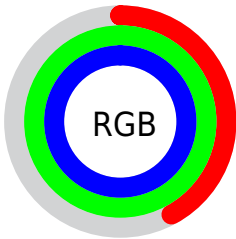

Distribution

- Red (42%)
- Green (100%)
- Blue (100%)