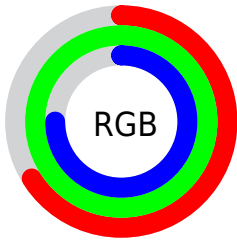

Distribution

- Red (66%)
- Green (100%)
- Blue (75%)