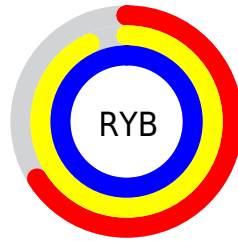

- Red (66%)
- Yellow (93%)
- Blue (100%)