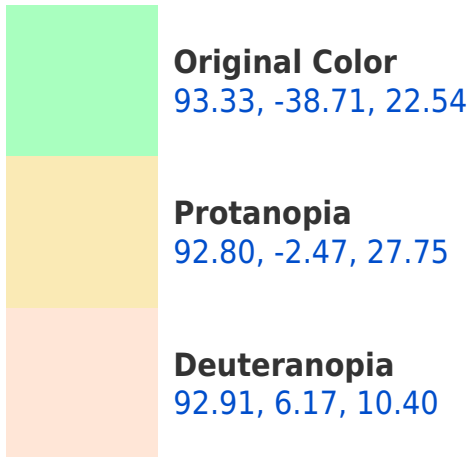

## **Background**

This preview shows how black text looks on a background with the CIELab color 173.33, -38.71, 22.54.

## Dichromacy

**Tritanopia**  
93.20, -9.82, -10.44

# Trichromacy

**Original Color**  
93.33, -38.71, 22.54

**Protanomaly**  
92.74, -16.48, 25.27

**Deuteranomaly**  
92.59, -10.70, 14.29

**Tritanomaly**  
93.20, -20.64, 1.42