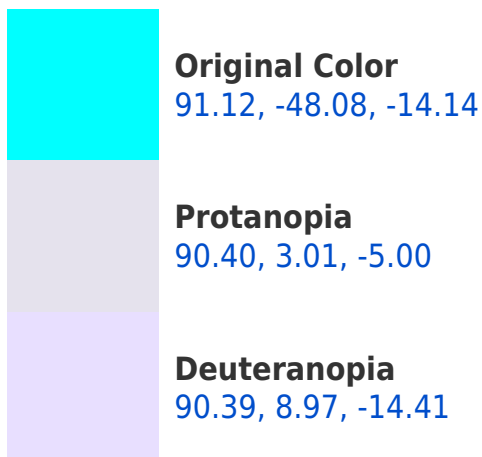

## Background

This preview shows how black text looks on a background with the CIELab color 171.12, -48.08, -14.14.

## Dichromacy

**Tritanopia**  
90.68, -22.72, -14.45

# Trichromacy

**Original Color**  
91.12, -48.08, -14.14

**Protanomaly**  
88.55, -25.40, -11.95

**Deuteranomaly**  
88.42, -21.22, -17.90

**Tritanomaly**  
90.04, -36.78, -15.62