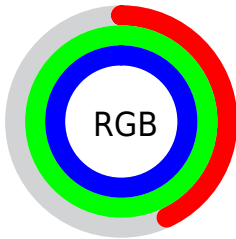

Distribution

- Red (43%)
- Green (100%)
- Blue (100%)