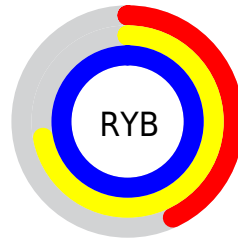

- Red (43%)
- Yellow (72%)
- Blue (100%)