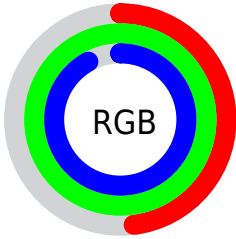

Distribution

- Red (48%)
- Green (100%)
- Blue (92%)