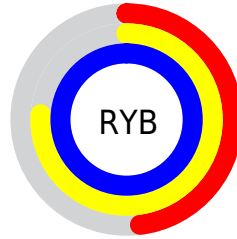

## Conversions Part 2

Format	Color
<a href="#">RYB</a>	<a href="#">122, 194, 255</a>
Decimal	<a href="#">8060907</a>
CIELab	<a href="#">92.42, -41.34, -1.63</a>
CIElCh	<a href="#">92, 41.372, 182.258</a>
Yxy	<a href="#">81.6496, 0.2537, 0.3524</a>
Android (android.graphics.Color)	<a href="#">4286250987 (0xFF7AFFEB)</a>
YUV	<a href="#">212.9530, 10.8692, -79.7658</a>
Hunter-Lab	<a href="#">90.3602, -42.0175, 3.3792</a>

# Details

The CIELab color **92.42, -41.34, -1.63** is a light color, and the websafe version is hex **66FFFF**. A complement of this color would be **67.38, 52.37, 13.66**, and the grayscale version is **85.24, 0.00, -0.01**.

A 20% lighter version of the original color is **95.50, -22.00, -7.15**, and **72.53, -41.52, -1.30** is the 20% darker color. If you saturate the color by 10%, you get **91.60, -46.93, -0.93**, and if you desaturate by 10%, it is **93.45, -34.79, -2.00**.

# Distribution

- Red (48%)
- Green (100%)
- Blue (92%)

- Red (48%)
- Yellow (76%)
- Blue (100%)

- Cyan (52%)
- Magenta (0%)
- Yellow (8%)
- Black (0%)

- Cyan (52%)
- Magenta (0%)
- Yellow (8%)