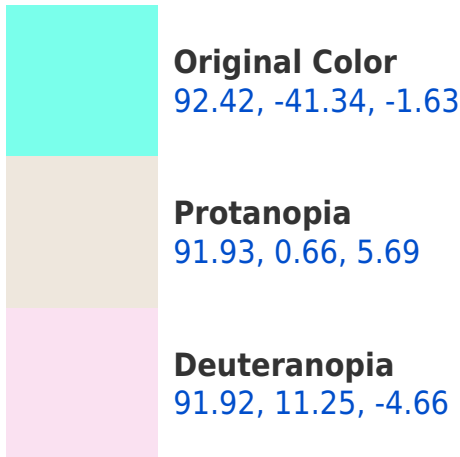

## **Background**

This preview shows how black text looks on a background with the CIELab color 172.42, -41.34, -1.63.

## Dichromacy

**Tritanopia**  
92.25, -16.37, -11.98

# Trichromacy

**Original Color**  
92.42, -41.34, -1.63

**Protanomaly**  
91.48, -16.85, 2.07

**Deuteranomaly**  
91.20, -10.09, -5.07

**Tritanomaly**  
92.03, -25.81, -8.78