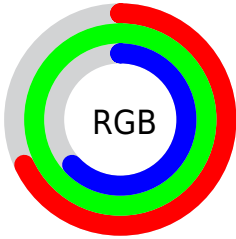

Distribution

- Red (68%)
- Green (100%)
- Blue (63%)