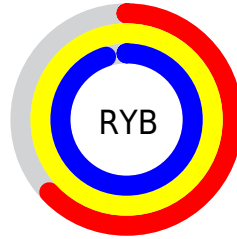

## Conversions Part 2

Format	Color
<a href="#">RYB</a>	<a href="#">160, 255, 242</a>
Decimal	<a href="#">11403168</a>
CIELab	<a href="#">92.99, -42.44, 37.69</a>
CIELCh	<a href="#">93, 56.760, 138.392</a>
Yxy	<a href="#">82.9442, 0.3149, 0.4402</a>
Android (android.graphics.Color)	<a href="#">4289593248 (0xFFADFFA0)</a>
YUV	<a href="#">219.6520, -29.4084, -40.9138</a>
Hunter-Lab	<a href="#">91.0737, -43.0714, 33.7133</a>

# Details

The CIELab color **92.99, -42.44, 37.69** is a light color, and the websafe version is hex **99FF99**. A complement of this color would be **76.82, 45.41, -34.98**, and the grayscale version is **87.74, 0.00, -0.01**.

A 20% lighter version of the original color is **97.42, -14.61, 16.03**, and **73.04, -42.68, 37.88** is the 20% darker color. If you saturate the color by 10%, you get **91.61, -52.65, 48.06**, and if you desaturate by 10%, it is **94.59, -31.51, 27.28**.

# Distribution

- Red (68%)
- Green (100%)
- Blue (63%)

- Red (63%)
- Yellow (100%)
- Blue (95%)

- Cyan (32%)
- Magenta (0%)
- Yellow (37%)
- Black (0%)

- Cyan (32%)
- Magenta (0%)
- Yellow (37%)